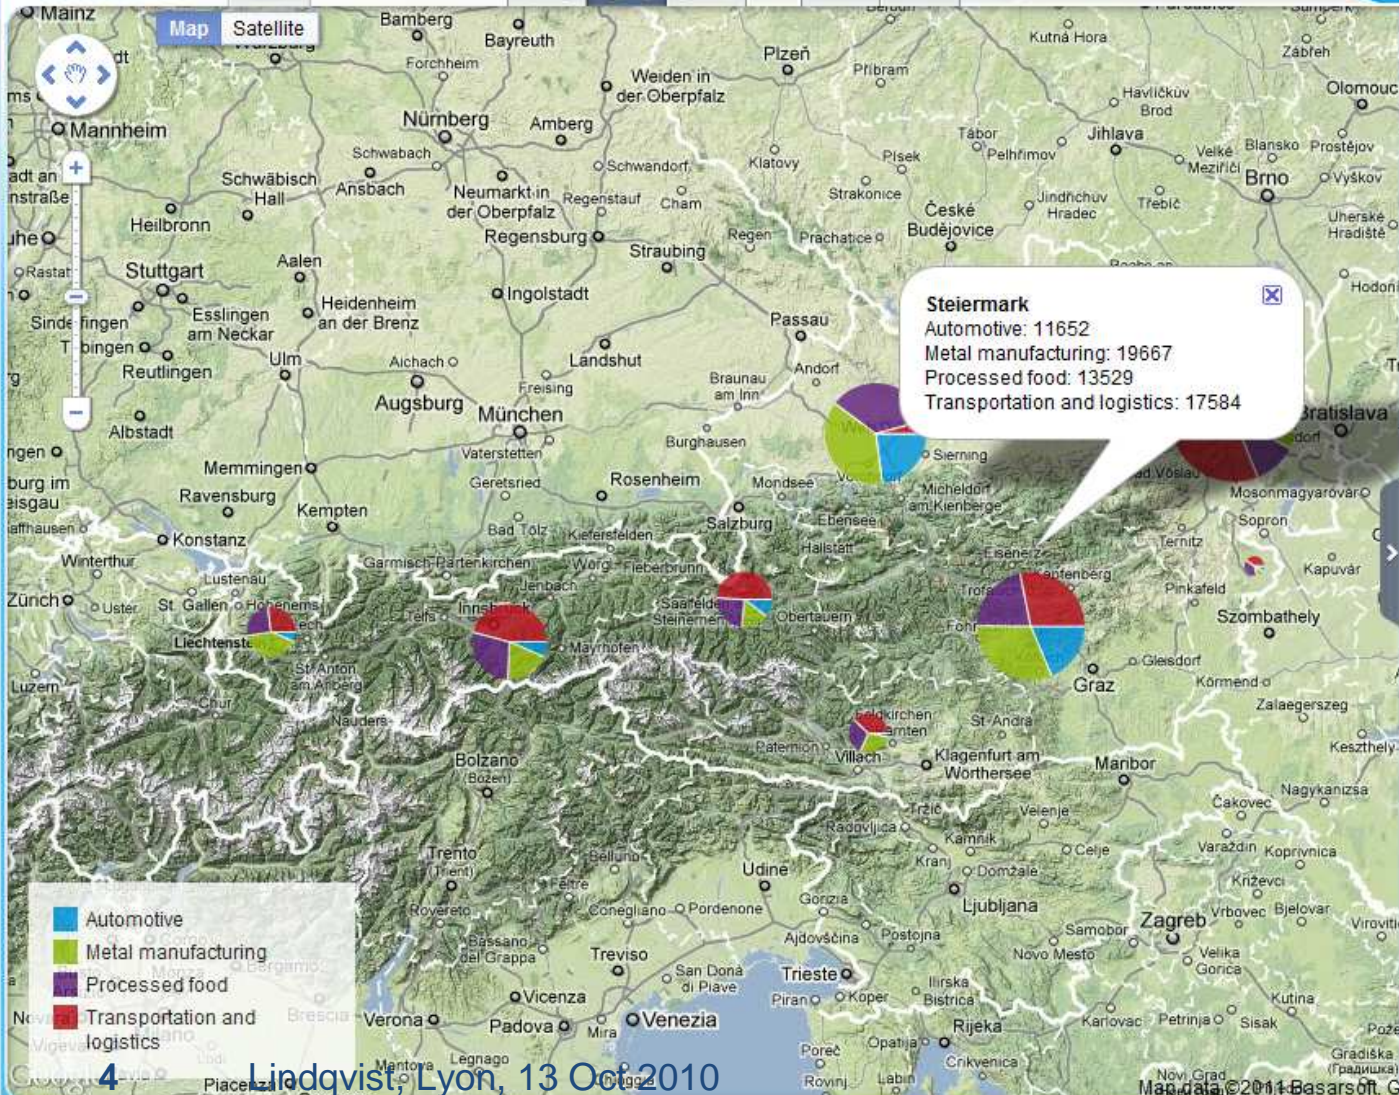

News

- Mar 03 – Over 600 registered users at the Observatory!
- Feb 14 – Distinguished cluster leader joins the Observatory team
- Feb 07 – New features on the Observatory website
- Jan 31 – Scheduled backup, Feb 1, at 07:00-12:00 CET

My subscriptions

My statistics

- Followers: 1
- Uploads: 0
- Downloads: 0

3 Lindqvist, Lyon, 13 Oct 2010

European Cluster Observatory Beta

World-class clusters at your fingertips

Welcome back, Göran Lindqvist

[My Account](#)

[Logout](#)

Indicators | **Regions** | **Sectors**

- Cluster Indicators**
- Employees
 - Employees growth
 - Employees per enterprise
 - Enterprises
 - Enterprises growth
 - Wages per employee
 - Observatory star rating
 - Size
 - Specialisation
 - Focus